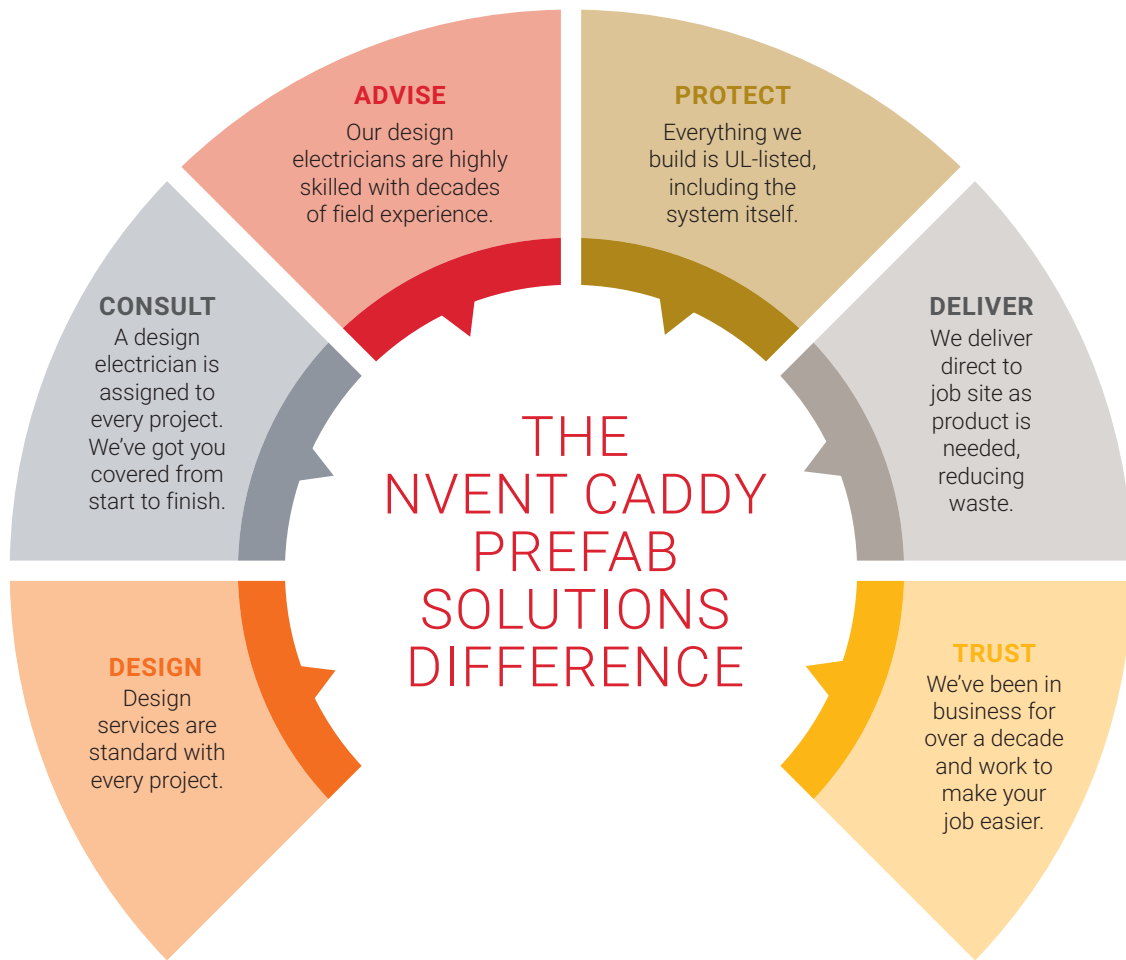

OUR IMPACT

Our solutions give contractors the ability to better control their labor cost, improve material management and meet the challenging schedule demands in today's construction environment. Prefab Solutions are developed by electricians for electricians. See our impact and learn the nVent CADDY difference below.

1 DIRECT LABOR SAVINGS	2 EFFECTIVE USE OF SKILLED LABOR	3 ELIMINATION OF SPOT BUYING	4 ELIMINATE WIRE AND CABLE SCRAP
Solution is 90% complete when the system arrives. Delivery is direct to the job site, as product is needed. Products incorporate time-saving features, like the proprietary open back box, to ease installation.	Keep experienced staff where they belong: working on more technical tasks. Less experienced staff can simply mount the assemblies into place.	Everything is preassembled and shipped complete, eliminating lost or missing items during install.	Material purchasing and tracking is reduced to one supplier, and product is released as the schedule requires.

Experience the difference on your next project. Go to <http://lp.erico.com/prefab/home> for more information.

Our powerful portfolio of brands:

CADDY ERICO HOFFMAN RAYCHEM SCHROFF TRACER